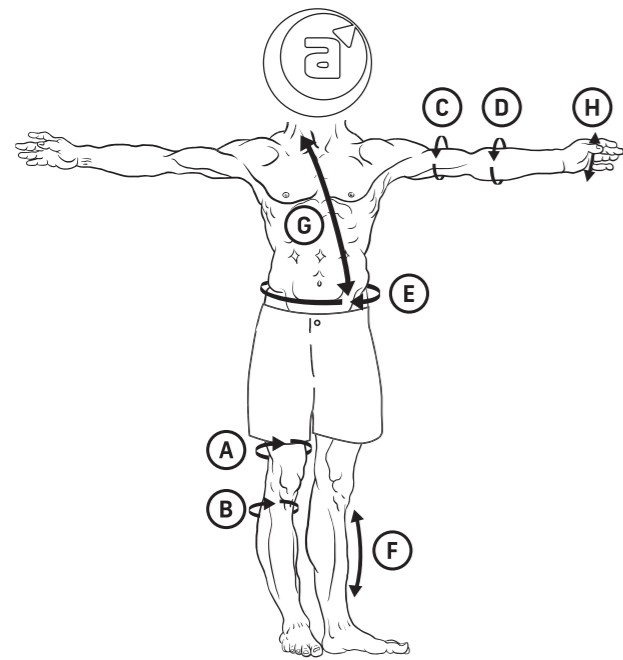

SIZE FINDER

Our size chart is a guide to help you choose the right protector for your body shape. Please refer to the tables provided to help find your perfect fit! However, these sizes are meant as guidelines. Your perfect fit may be different depending on your individual body shape and anatomy.

All measurements in cm, unless stated.

For more information on our product range please go to: www.amplifisports.com

- (A) Thigh**
- (B) Shin Circ**
- (C) Bicep**
- (D) Forearm**
- (E) Waist**
- (F) Shin Length**
- (G) Torso**
- (H) Hand width**